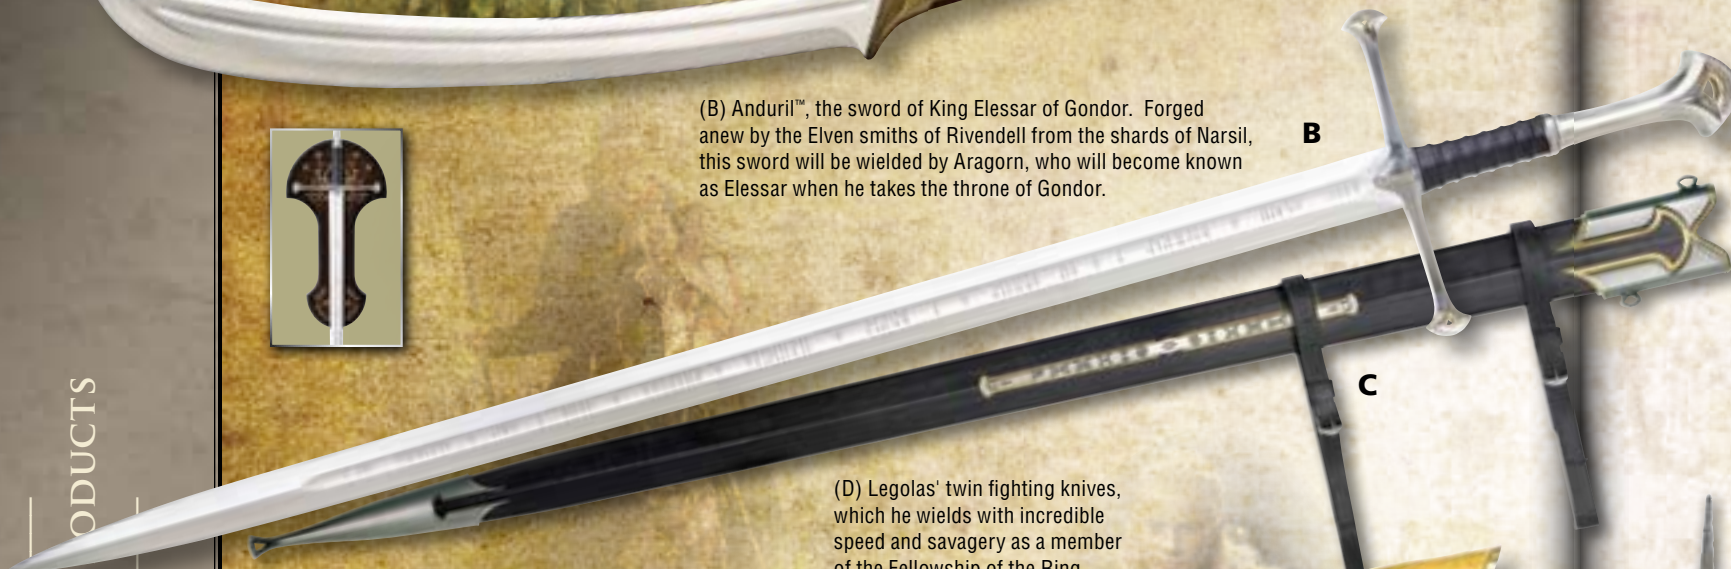

NEW

B. Sword of Isildur

#UC2598 List \$349⁰⁰

The sword of Isildur. Isildur cut the One Ring from Sauron's hand with the broken hilt of his father's sword, Narsil. Isildur chose to keep the One Ring rather than destroy it.

NEW

(A) The High-Elven war sword, crafted for thousands of years by Elven swordsmiths and deadly effective in battle.

(B) Anduril™, the sword of King Elessar of Gondor. Forged anew by the Elven smiths of Rivendell from the shards of Narsil, this sword will be wielded by Aragorn, who will become known as Elessar when he takes the throne of Gondor.