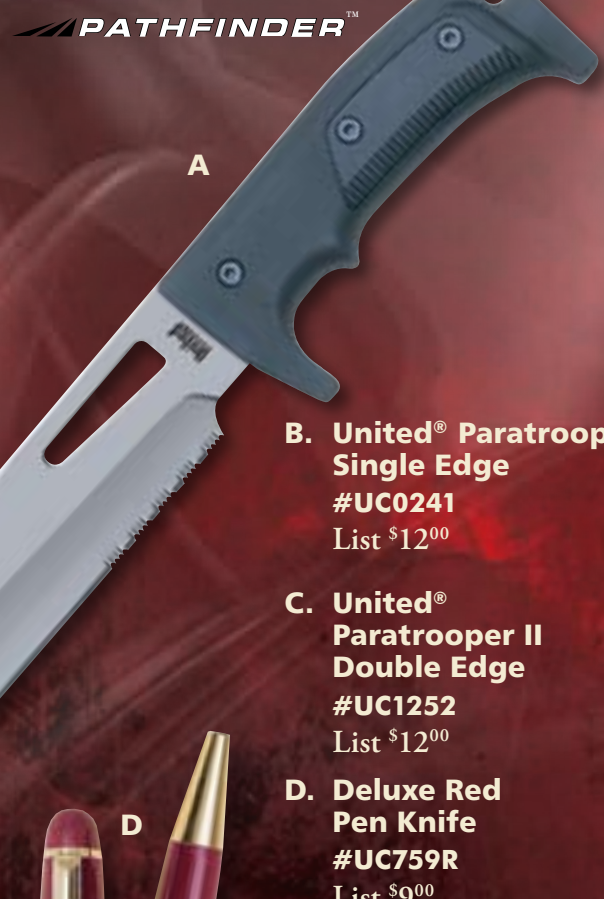

- F. **United® Screaming Arrow Triple Set**
#UC0080SET
List \$17⁰⁰
- G. **United® Lightening Bolt Triple Set**
#UC926
List \$22⁰⁰

SPECIAL AGENT STINGERS

- A. **Special Agent Stinger Combo**
#UC1088
List \$15⁰⁰
- B. **Special Agent Stinger with Shoulder Harness**
#UC1089
List \$17⁰⁰
- C. **Special Agent Stinger with Wrist Harness**
#UC841
List \$12⁰⁰
- D. **Special Agent Stinger Boot Knife**
#UC915
List \$15⁰⁰
- E. **Undercover™ Tanto Fixed Blade with Sheath**
#UC1301
List \$15⁰⁰

UNITED™ COVERT SERIES

A. United® Pathfinder™ Tactical
 The Pathfinder Tactical is sure to help you find your way down any path. This fixed blade knife has a lightweight aluminum handle with black stainless steel hex screws, rubber inserts, and a hard coat finish. Includes an impact resistant sheath with an adjustable nylon belt leg strap. Also includes a military style compass with glow in the dark face, sight posts, brass bezel, map wire in hard plastic case, and a detachable nylon pouch.
#UC2513
 List \$57⁰⁰