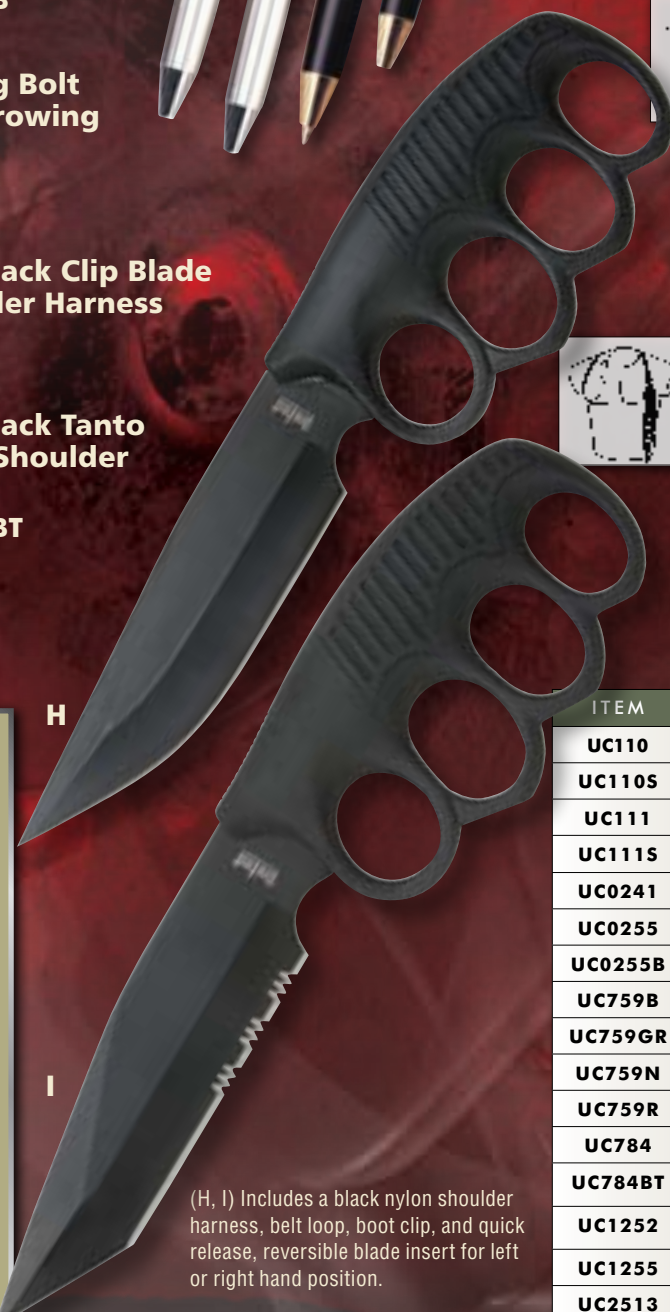

(H, I) Includes a black nylon shoulder harness, belt loop, boot clip, and quick release, reversible blade insert for left or right hand position.

ITEM	OV	BL	STEEL	HANDLE
UC110	5 5/8"	2 1/2"	420J2 Stainless	Aluminum casing
UC110S	5 5/8"	2 1/2"	420J2 Stainless	Aluminum casing
UC111	5 5/8"	2 1/2"	420J2 Stainless	Aluminum casing
UC111S	5 5/8"	2 1/2"	420J2 Stainless	Aluminum casing
UC0241	8 1/4"	3 1/4"	420 Stainless	Stainless steel
UC0255	6 5/8"	2 5/8"	420 Stainless	Stainless steel
UC0255B	6 5/8"	2 5/8"	420 Stainless	Stainless steel
UC759B	5 5/8"	2 1/2"	Stainless	Aluminum casting
UC759GR	5 5/8"	2 1/2"	Stainless	Aluminum casing
UC759N	5 5/8"	2 1/2"	Stainless	Aluminum casing
UC759R	5 5/8"	2 1/2"	Stainless	Aluminum casing
UC784	9 1/2"	5"	420 Stainless	Cast metal
UC784BT	9 1/2"	5"	420 Stainless	Cast metal
UC1252	8 1/4"	3 1/4"	420 Stainless	Stainless steel
UC1255	7 1/4"	2 3/8"	420 Stainless	420 Stainless
UC2513	12 7/8"	8"	420J2 Stainless	Aluminum

UNITED™ COVERT SERIES

UNITED™ COVERT SERIES