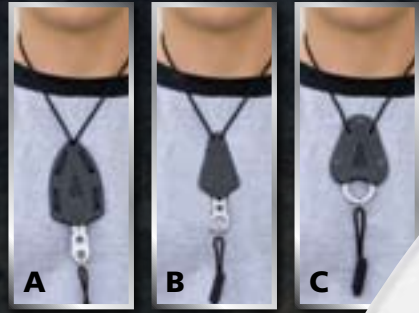

- **A. Elite Forces® Push Dagger**
  #UC2552 List $13⁰⁰
- **B. Elite Forces® Mini Push Dagger**
  #UC2553 List $11⁰⁰
- **C. Elite Forces® Thrust Dagger**
  #UC2554 List $9⁰⁰
- **D. Black Ronin™ Ninja Sword Slimline Machete**
  #UC1184 List $37⁰⁰
- **E. Black Ronin™ Machete**
  #UC1490 List $57⁰⁰
- **F. Black Ronin™ Large Magnum Axe**
  #UC2528 List $47⁰⁰

ITEM	OV	BL	STEEL	HANDLE
UC1184	26 7/8"	17 1/4"	420 Stainless	Nylon cord wrapped grip
UC1490	24 1/4"	18 1/2"	420 Stainless	Nylon cord wrapped grip
UC2528	22 1/2"	NA	420 Stainless	Nylon cord wrapped grip
UC2552	4 3/8"	NA	420 Stainless	Cutout with finger grip
UC2553	3 3/8"	NA	420 Stainless	Cutout grip
UC2554	2 3/8"	NA	420 Stainless	Cutout with finger grip