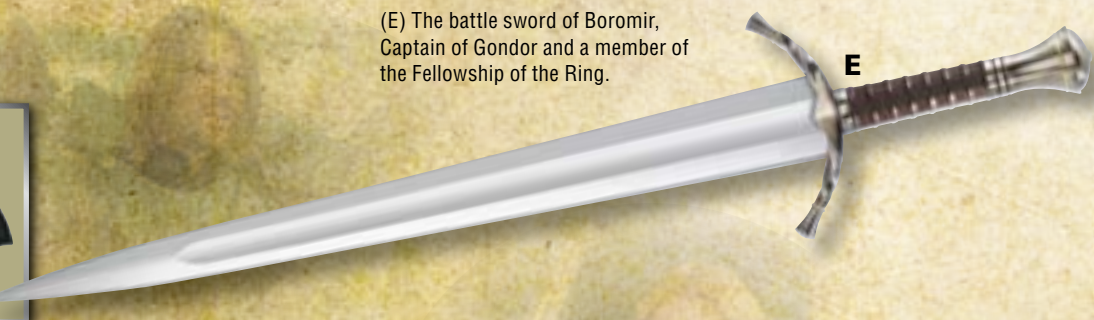

(F) The sword of Éowyn, Shield-Maiden of Rohan, and niece of King Théoden. She will use this sword to slay the Witch-king™.