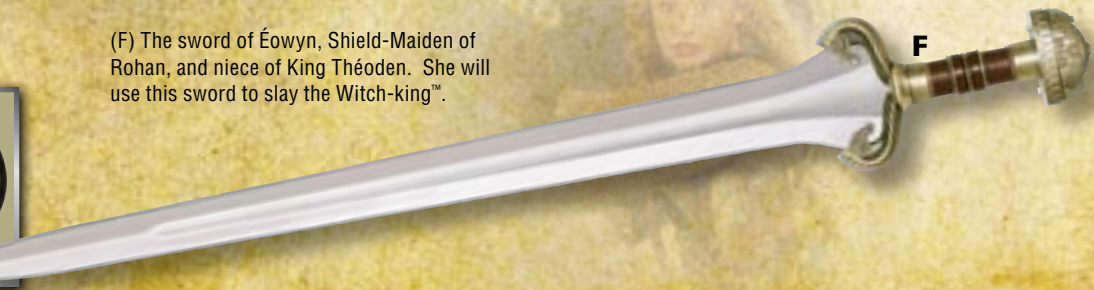

NEW

(J) The Helm of the Witch-king™, worn by him while leading the armies of Mordor.

- **A. High-Elven Sword**
  #UC1373 List $349⁰⁰
- **B. Anduril™**
  #UC1380ASNB List $349⁰⁰
- **C. Scabbard for Anduril™**
  #UC1396 List $249⁰⁰
- **D. Legolas' Fighting Knives**
  #UC1372WGNB List $325⁰⁰
- **E. Sword of Boromir**
  #UC1400 List $349⁰⁰
- **F. Sword of Éowyn**
  #UC1423 List $349⁰⁰
- **G. Numenor Shield**
  #UC1454 List $425⁰⁰
- **H. High-Elven Shield**
  #UC1428 List $374⁰⁰
- **I. Staff of Gandalf™ the White**
  #UC1386WT List $224⁰⁰
- **J. Helm of the Witch-king™**
  #UC1457 List $625⁰⁰

ITEM	OV	BL	STEEL	HANDLE
UC1372WGNB	22 3/8"	15"	420 Stainless	Solid metal, oak handgrips
UC1373	49 3/4"	24 1/8"	420 Stainless	Solid metal, simulated leather
UC1380ASNB	52 7/8"	40 5/8"	420 Stainless	Solid metal, leather-wrapped grip
UC1400	39"	30 3/16"	420 Stainless	Solid metal, leather-wrapped grip
UC1423	36 1/2"	30 1/8"	420 Stainless	Solid metal, leather-wrapped grip

ITEM	SIZE	DESCRIPTION
UC1428	54 1/2" x 20 7/8"	Fiberglass-reinforced cast resin, wood handle
UC1454	42 1/2" x 20 1/2"	Hardwood with steel bands, leather-wrapped wood handle
UC1386WT	72"	Hardwood shaft, cast metal crown
UC1457	Actor size, wearable	Steel-reinforced fiberglass resin