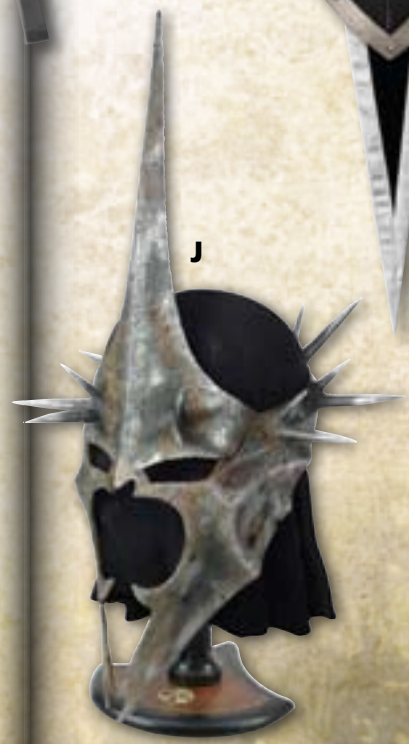

(J) The Helm of the Witch-king™, worn by him while leading the armies of Mordor.

- **A. High-Elven Sword**
  #UC1373 List $349⁰⁰
- **B. Anduril™**
  #UC1380ASNB List $349⁰⁰
- **C. Scabbard for Anduril™**
  #UC1396 List $249⁰⁰
- **D. Legolas' Fighting Knives**
  #UC1372WGNB List $325⁰⁰
- **E. Sword of Boromir**
  #UC1400 List $349⁰⁰
- **F. Sword of Éowyn**
  #UC1423 List $349⁰⁰
- **G. Numenor Shield**
  #UC1454 List $425⁰⁰
- **H. High-Elven Shield**
  #UC1428 List $374⁰⁰
- **I. Staff of Gandalf™ the White**
  #UC1386WT List $224⁰⁰
- **J. Helm of the Witch-king™**
  #UC1457 List $625⁰⁰

ITEM	OV	BL	STEEL	HANDLE
UC1372WGNB	22 3/8"	15"	420 Stainless	Solid metal, oak handgrips
UC1373	49 3/4"	24 1/8"	420 Stainless	Solid metal, simulated leather
UC1380ASNB	52 7/8"	40 5/8"	420 Stainless	Solid metal, leather-wrapped grip
UC1400	39"	30 3/16"	420 Stainless	Solid metal, leather-wrapped grip
UC1423	36 1/2"	30 1/8"	420 Stainless	Solid metal, leather-wrapped grip

ITEM	SIZE	DESCRIPTION
UC1428	54 1/2" x 20 7/8"	Fiberglass-reinforced cast resin, wood handle
UC1454	42 1/2" x 20 1/2"	Hardwood with steel bands, leather-wrapped wood handle
UC1386WT	72"	Hardwood shaft, cast metal crown
UC1457	Actor size, wearable	Steel-reinforced fiberglass resin