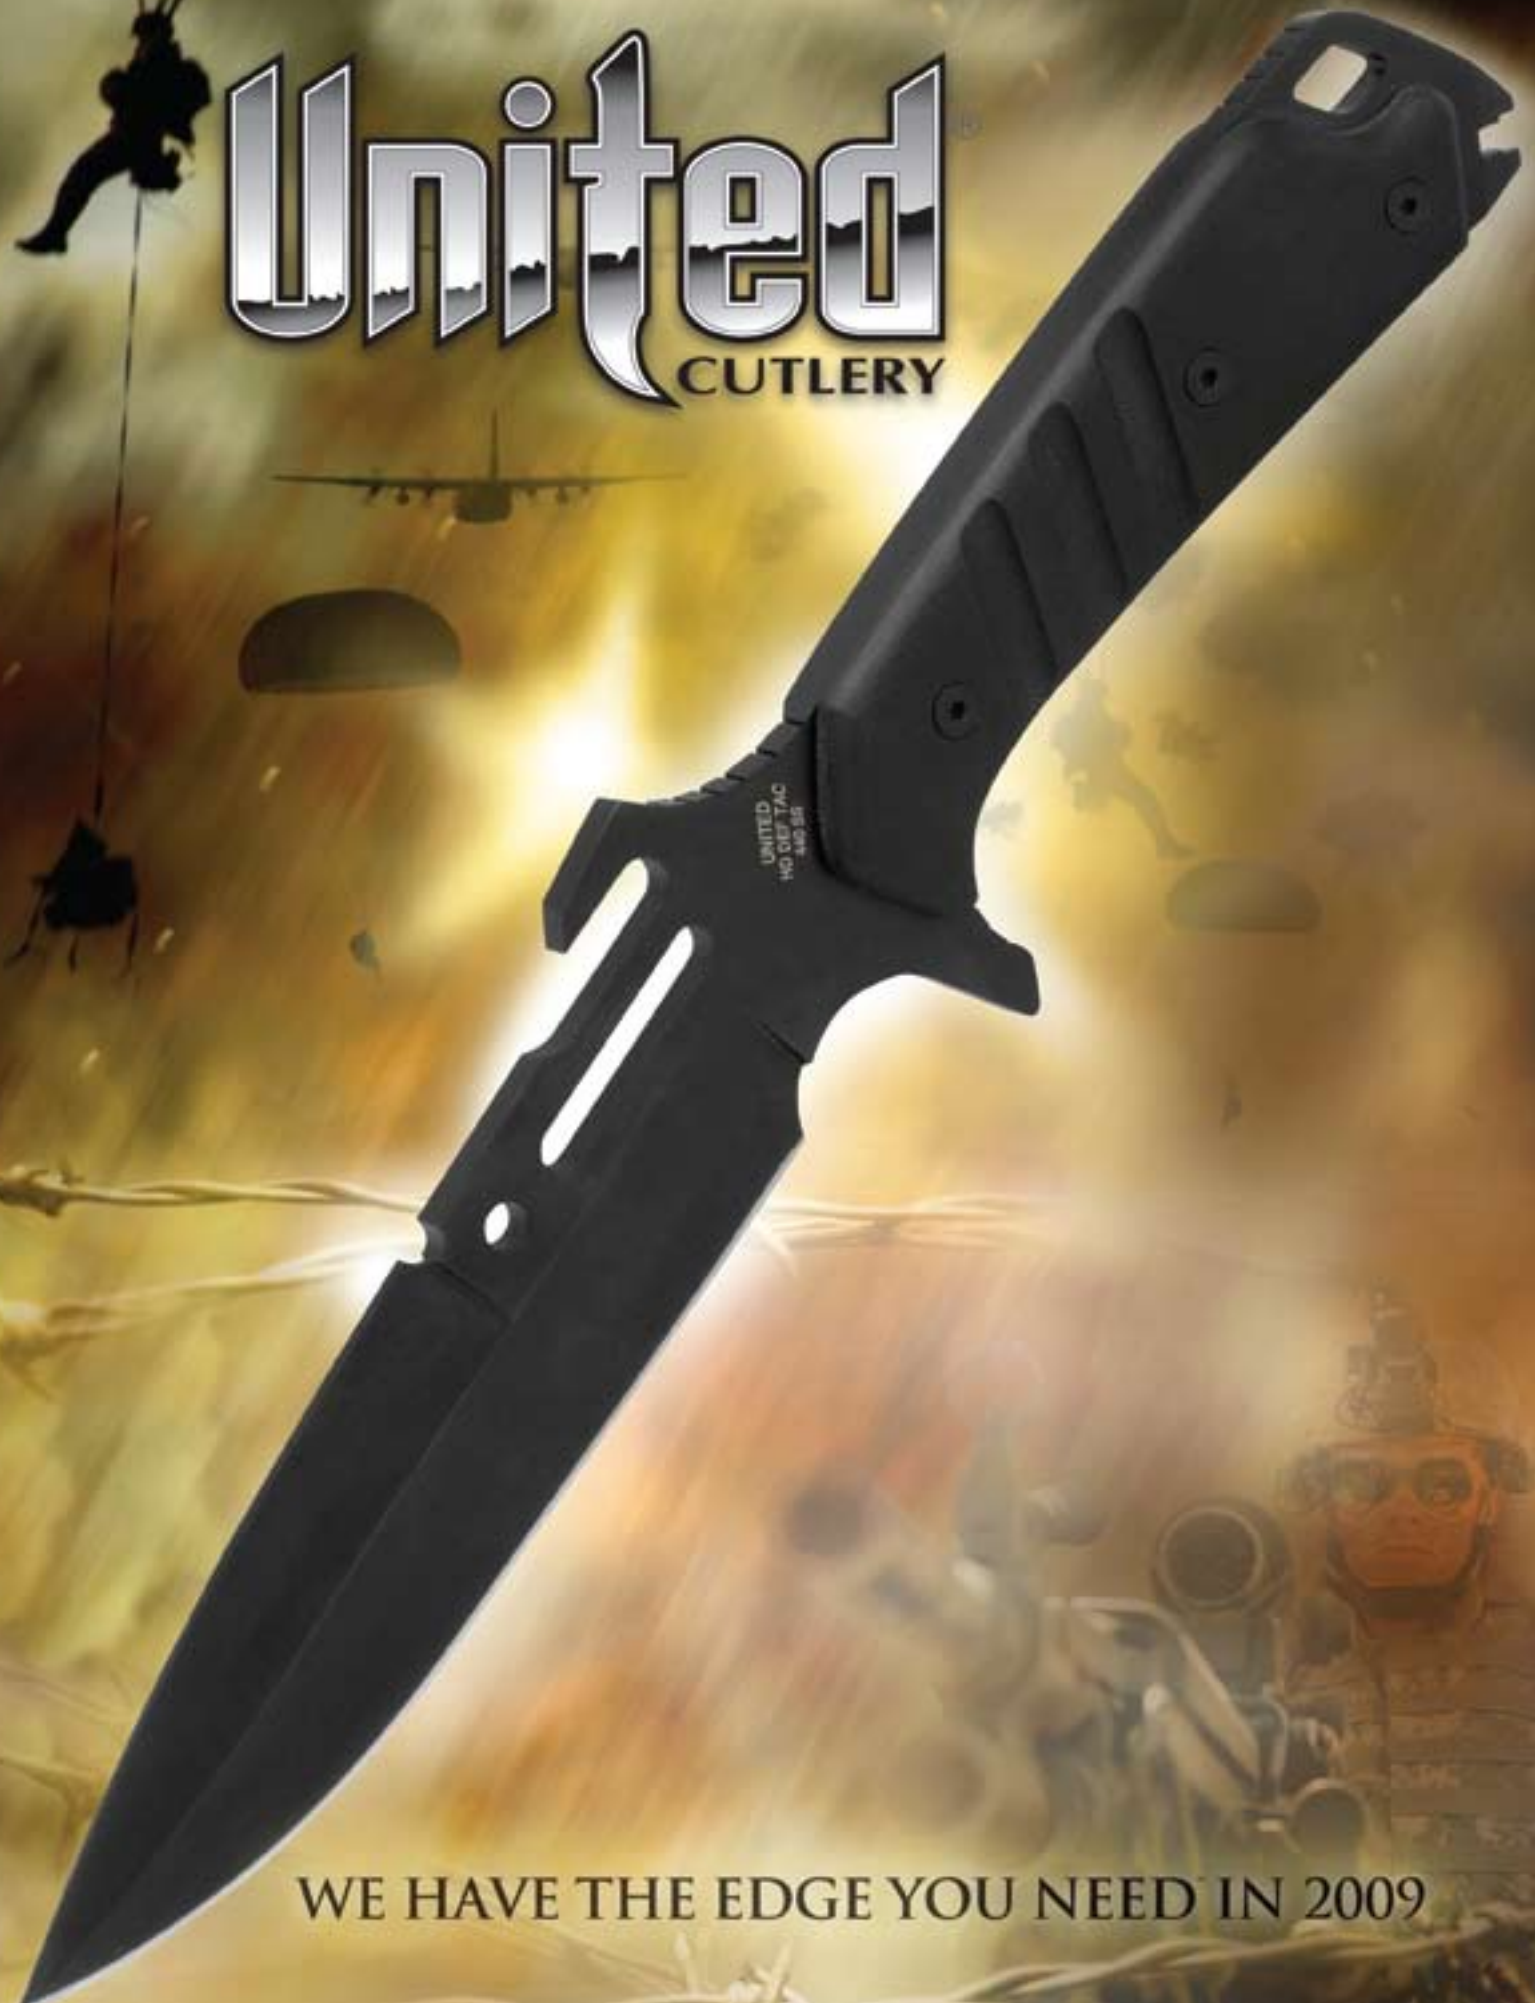

KIT
KRAE
FANTASY

TAILWIND
AUTO ASSIST

WE HAVE THE EDGE YOU NEED[™]

United[®]

CUTLERY

WE HAVE THE EDGE YOU NEED IN 2009

WE HAVE THE EDGE YOU NEED™

UNITED CUTLERY IS THE #1 SOURCE FOR: Collectible's • Fantasy and Functional Swords Licensed • Tactical • Throwing Personal Protection