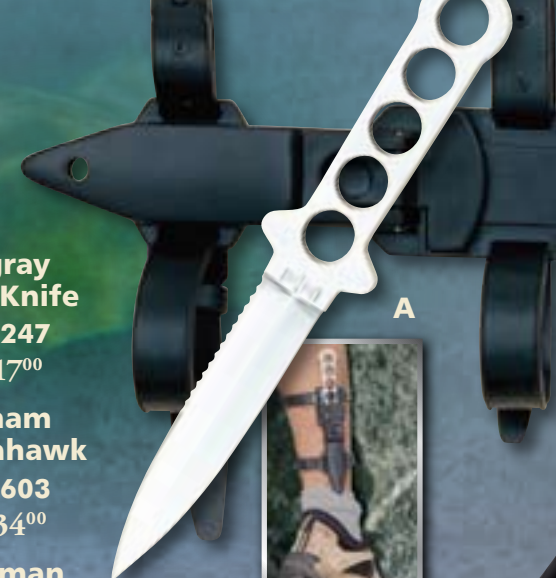

- A. Eagle Hunter
#UC1474
List \$35⁵⁰
- B. Wolf Hunter
#UC1475
List \$41⁰⁰
- C. Bear Hunter
#UC1476
List \$43⁰⁰
- D. Plains Indian Dagger
#UC1440
List \$64⁰⁰

Blades feature distinctive crow foot etch and unique detailing.

UNITED FRONTIER COLLECTION

WE HAVE THE EDGE YOU NEED™

- A. Stingray Dive Knife
#UC0247
List \$17⁰⁰
- B. Vietnam Tomahawk
#UC2603
List \$34⁰⁰
- C. Bushman Survival Knife
#UC0212
List \$60⁰⁰

A

B

Includes imitation leather snap sheath.