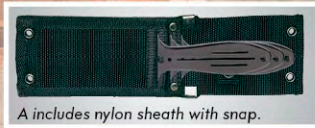

A

A includes nylon sheath with snap.

B

B includes nylon sheath with snap.

C

WICKED SHARP

C includes nylon sheath with snap.

- A. United® Triple Threat Throwing Knife Set Black**
4 1/8" bl, 8 3/8" ov
#UC2507
List \$59⁰⁰
- B. United® Lightning Bolt Triple Throwing Knife Set**
2 1/2" bl, 8 7/8" ov
#UC0926
List \$24⁰⁰
- C. United® Classic Triple Throwing Knife Set**
4 3/8" bl, 9" ov
#UC2509
List \$42⁰⁰