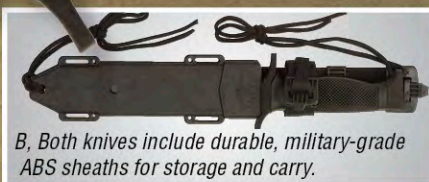

SPECIAL OPERATIONS ASSOCIATION (SOA)

Composed of U.S. Army Forces personnel (Green Berets), but also includes USAF Air Commandos / FAC's, U.S. Navy Seals, U.S. Marine Raider and Force Recon personnel and veterans of other elite organizations who are an integral part of Special Operations.

Marine Force Recon Sawback Bowie

Anything, anytime, anywhere. U.S. Marines need a knife that they can rely on in the most intense battle and combat situations. You'll never find a mission the Marine Force Recon can't accomplish, especially with the help of this massive sawback bowie. Now you, too, can own a knife any member of the U.S.M.C. would be proud to carry. The AUS-6 stainless steel blade is corrosion resistant with a non-glare finish. An over-molded rubber handle grip feels great in your hand, and the metal hand guard will keep your fingers from slipping to the blade. Includes a durable nylon sheath.

NEW!

- **A. Marine Force Recon Sawback Bowie**
  11 1/2" bl, 16 3/8" ov
  #UC2863
  List $36⁰⁰

Marine Force Recon Night Stalker Blades

Razor-sharp AUS-6 stainless steel sawback blades with rubberized, contoured handles.

- **B. Marine Force Tanto**
  7" bl, 12" ov
  #UC2831 (One Shot - One Kill, camo)
  #UC2830 (Night Stalkers Don't Quit)
  List $32⁰⁰ each

WICKED SHARP

B, Both knives include durable, military-grade ABS sheaths for storage and carry.