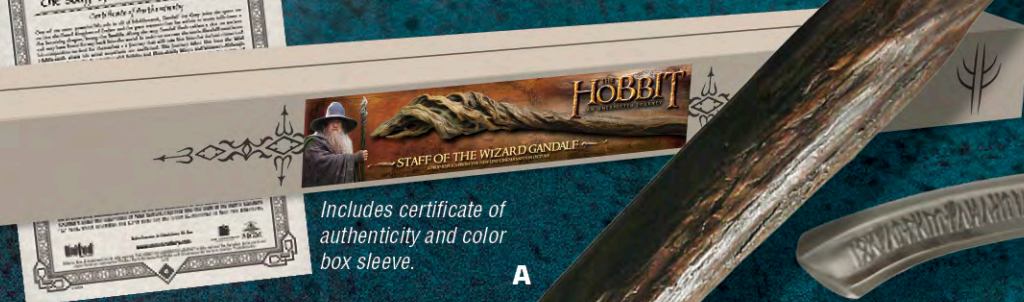

Includes certificate of authenticity and color box sleeve.

A

THE HOBBIT™
AN UNEXPECTED JOURNEY

Includes Elven-styled wall display.

Glamdring™ details include faux blue jewel inlays and a solid metal hilt.

Glamdring™ The Sword of Gandalf™ the Grey

Glamdring is an exquisite example of the height of Elven swordcraft, and a weapon befitting an Elvenking. Long lost in a Troll Hoard, the Wizard *Gandalf* recovered this ancient sword and claimed it as his own. He wielded *Glamdring* throughout the Quest for Erebor, using it against the Goblins of the Misty Mountains, and it remained his primary weapon until the end of his days in *Middle-earth*. The name *Glamdring* means "Foe-Hammer", and engraved into the cross guard are ancient Elvish runes that translate as "Turgon, King of Gondolin, wields, has and holds the sword *Glamdring*, foe of Morgoth's realm, hammer to the Orcs."

B. Glamdring™ The Sword of Gandalf™ the Grey

- Deeply fuller, AUS-6 stainless steel blade
- Solid metal hilt with faux blue jewel inlays
- Genuine leather-wrapped grip
- Includes wall display plaque
- Certificate of Authenticity

35 1/4" bl, 47 5/8" ov
#UC2942
List $349⁰⁰

Includes wall display.

Includes certificate of authenticity and color box sleeve.