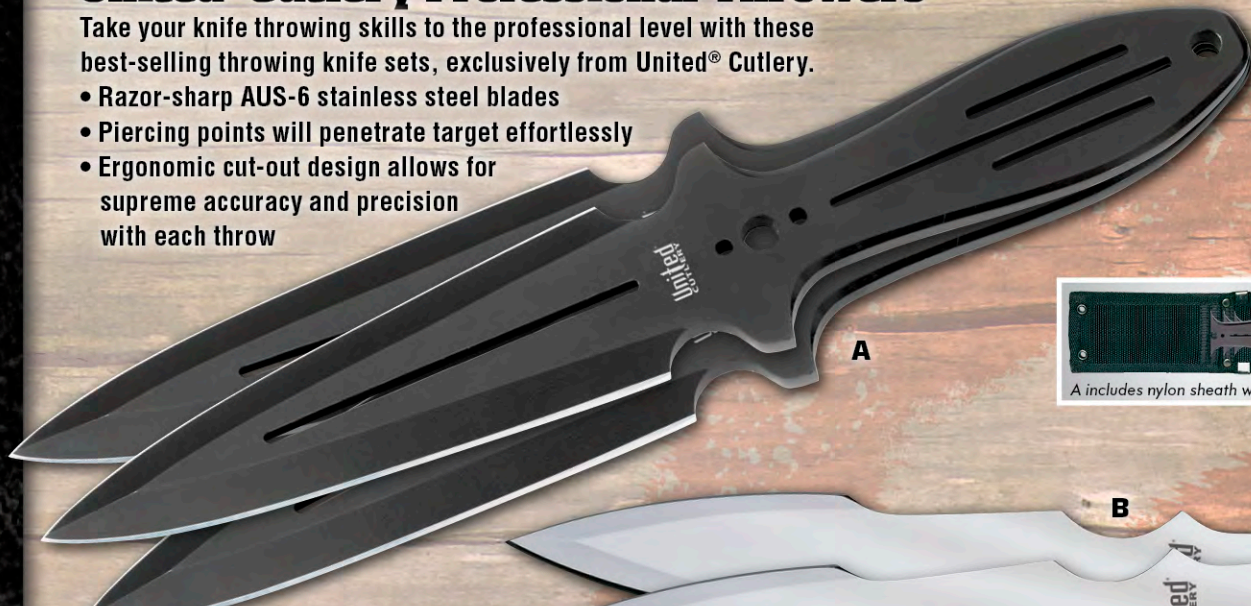

D. Dagger With Nylon Wrist Sheath

- 4" bl, 7 1/2" ov
- #UC2751B
- List \$12⁰⁰

E. Stiletto With Boot Clip Sheath

- 4 3/4" bl, 8 3/8" ov
- #UC2752B
- List \$16⁰⁰

These Special Agent Stingers from United® Cutlery will get any job done whether you are a spy in the field, or simply desire a covert, capable knife. Whatever your mission, these Special Agent Stingers will always be ready when you need them. Each knife features razor-sharp, stainless steel blades with slip-free, TPR injection-molded handles.

A Includes nylon shoulder harness sheath.

B Includes impact-resistant ABS boot clip sheath.

C Includes dual nylon belt sheath, worn on back.

D Includes durable nylon wrist sheath

E Includes durable boot clip sheath.

WICKED SHARP

United® Cutlery Professional Throwers

Take your knife throwing skills to the professional level with these best-selling throwing knife sets, exclusively from United® Cutlery.

- Razor-sharp AUS-6 stainless steel blades
- Piercing points will penetrate target effortlessly
- Ergonomic cut-out design allows for supreme accuracy and precision with each throw