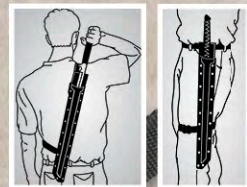

A. Black Ronin™ Ninja Sword Slimline Machete

- Fully adjustable shoulder & leg straps
- Paracord wrapped handle
- Fiber-reinforced nylon sheath
- Lashing grommets

17 1/8" bl, 26 7/8" ov
#UC1184
List $42⁰⁰