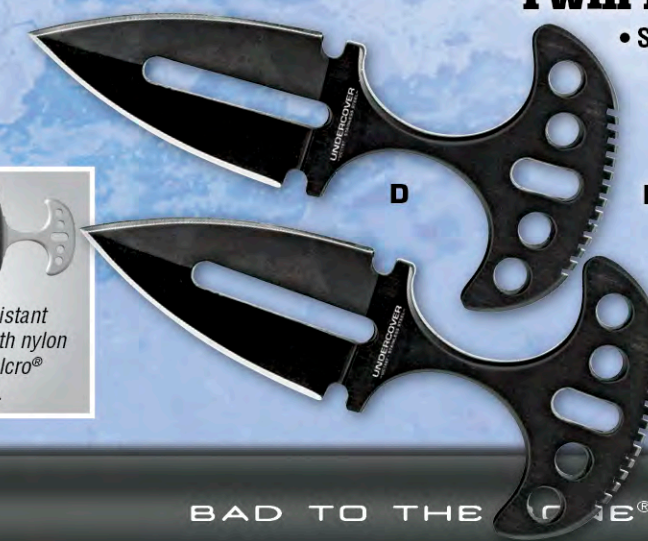

SECURE FIT HAND GRIP

Undercover™ Fighter

AUS-6 serrated blade with finger-hole skeletonized handle

- Excellent grip with piercing tanto point
- 4 3/8" blade, 8 1/2" overall

C. Undercover™ Fighter
#UC2735
List \$27⁰⁰

Impact-resistant, quick-release sheath offers fast access.

Twin Push Daggers

- Solid AUS-6 stainless steel with razor-sharp edges
- Excellent grip and thrust ability for quick attack

D. Undercover™ Twin Push Daggers
1 3/4" bl, 3 3/4" ov
#UC1487 (Silver)
List \$17⁰⁰
#UC1487B (Black)
List \$20⁰⁰

Adjustable impact-resistant sheath is equipped with nylon arm/leg strap with Velcro® closure for covert use.

**YEAH,
ITS THAT
TOUGH**

AND EVERY MAN NEEDS ONE

**COMBAT
COMMANDER**

All Combat Commander boot knives are battle tested and ready for action! For fast, reliable protection whenever you need it, these United® Cutlery boot knives offer excellent concealment and strength in one small package. The razor-sharp, double-edge blades will pierce through practically any target with ease. Whether you choose the shoulder harness or the boot sheath, you'll be prepared for almost anything with any of these menacing blades.