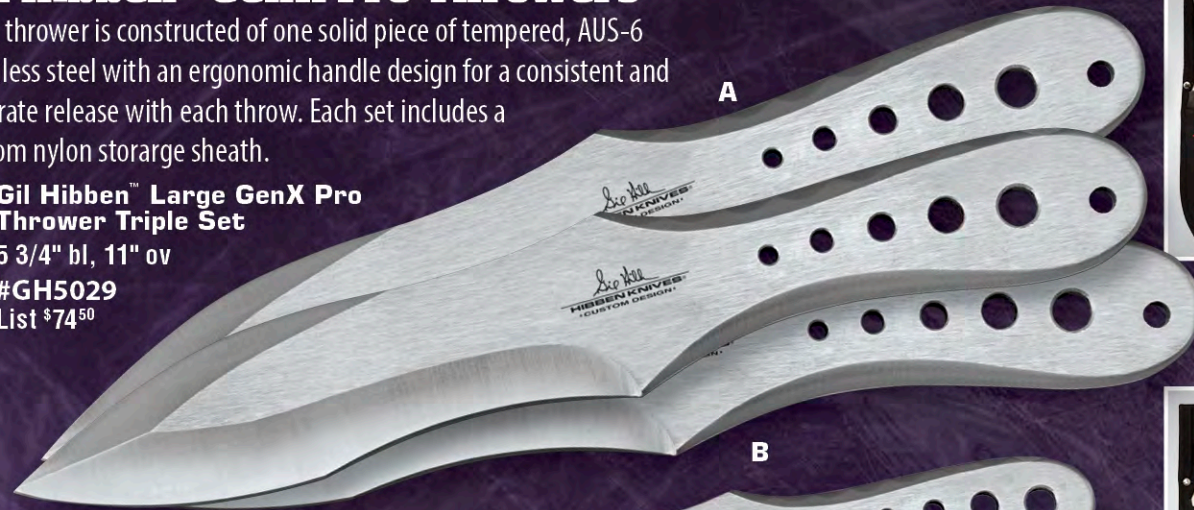

Gil Hibben™ GenX Pro Throwers

Each thrower is constructed of one solid piece of tempered, AUS-6 stainless steel with an ergonomic handle design for a consistent and accurate release with each throw. Each set includes a custom nylon storage sheath.

A. Gil Hibben™ Large GenX Pro Thrower Triple Set

5 3/4" bl, 11" ov
#GH5029
List $74⁵⁰