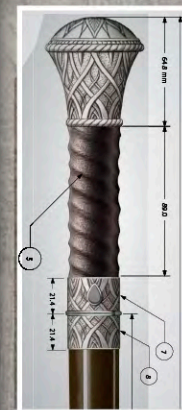

United® Fantasy Sword Canes

These fantasy sword canes from United® Cutlery feature a razor-sharp 23" blade, forged with your choice of beautiful Damascus steel or 1045 carbon steel. The double-edged blade provides fast personal defense with a simple push of the quick-release locking mechanism built into the scabbard. The handle features a heavy cast pommel with an intricate scroll design and a genuine leather-wrapped grip. The wooden scabbard houses the blade and features coordinating decorative accents for a unique, custom look and feel. When closed the canes are 37 1/2" overall.

Custom designed by United® Cutlery

A. Damascus Sword Cane
#UC2854
List $261⁰⁰

B. High Carbon Sword Cane
#UC2853
List $185⁰⁰

FULLY FUNCTIONAL!