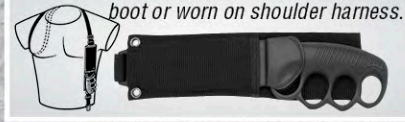

United® DEFENSE

Whether you are current or former military personnel, law enforcement, or simply a civilian who wants to be prepared, our United® Defense line has you covered. From our daggers and blades to our best-selling tactical defense pens and paracord-wrapped monkey fists, these self-defense items are always at the ready. Each of these tactical defense items provides discreet but confident personal protection and defense. Ease of concealment, a variety of carrying options and a multitude of practical applications have brought the United® Defense line to the forefront of the personal protection and self-defense industry, and we are proud to offer the latest and best in this exclusive lineup. As always, a commitment to quality craftsmanship remains our top priority with each item.

Undercover™ Brush

Hairbrush with highly effective dagger crafted of super tough ABS, nylon, and fiberglass composite.

- 4 1/4" dagger, 9" closed

A. Undercover™ Defense Brush Dagger
#UC2714
List $11⁰⁰

Sentry Blades

AUS-6 black blade with knuckle guard.

- Includes shoulder harness and boot clip
- 5" blade, 9 1/2" overall

B. Undercover™ Sentry Partially Serrated Tanto #UC0784BT

C. Undercover™ Sentry Clip Point #UC0784
List $30⁰⁰ each

UNDERCOVER

B, C Sheath can be clipped to boot or worn on shoulder harness.

United® Tactical Defense Pens

High-quality 6061 aluminum body with high-pressure clip.

- Fully functional writing pen
- Perfect for concealed self-defense purposes
- Excellent grip and comfortable writing style

D. Black Pen #UC2703B

E. Silver Pen #UC2703

F. Pink Pen #UC2894
List $29⁰⁰ each

Paracord Monkey Fists

Elite Forces paracord self-defense key rings.

- Provides a devastating knockout blow
- Military grade paracord wrap
- Encased steel ball bearing

G. Black Monkey Fist #UC2844

H. Camo Monkey Fist #UC2843
List $16⁰⁰ each