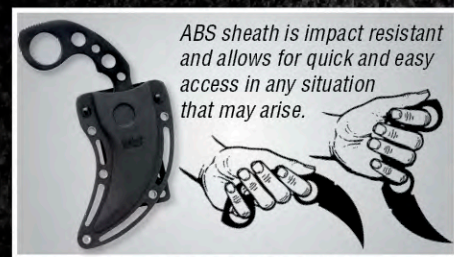

ABS sheath is impact resistant and allows for quick and easy access in any situation that may arise.

DESIGNED FOR LAW ENFORCEMENT

The Sonic Karambit

Solid AUS-6 stainless steel with razor-sharp claw and lightweight handle.