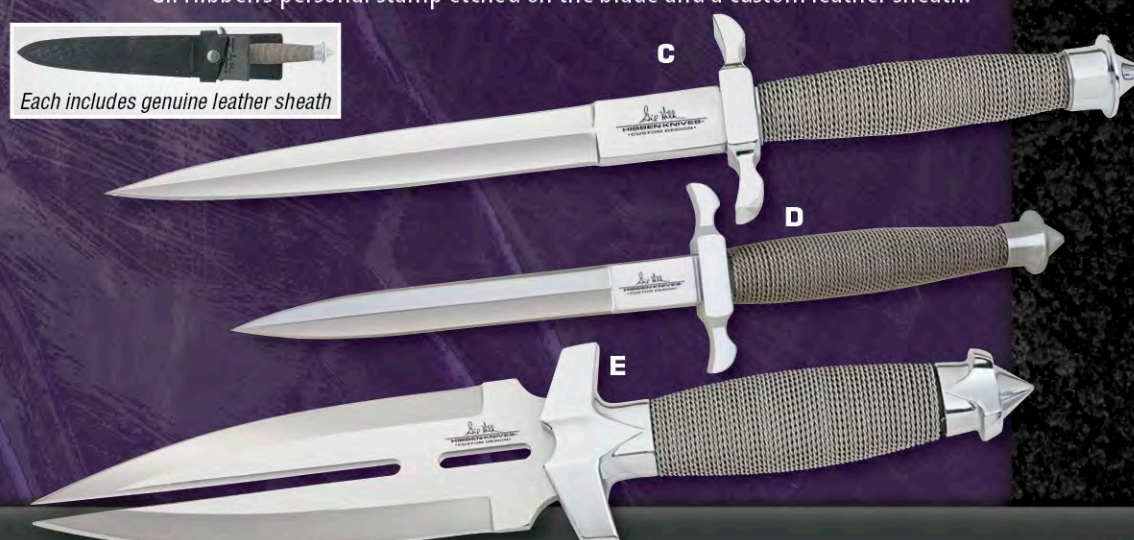

GIL HIBBEN™ SERIES