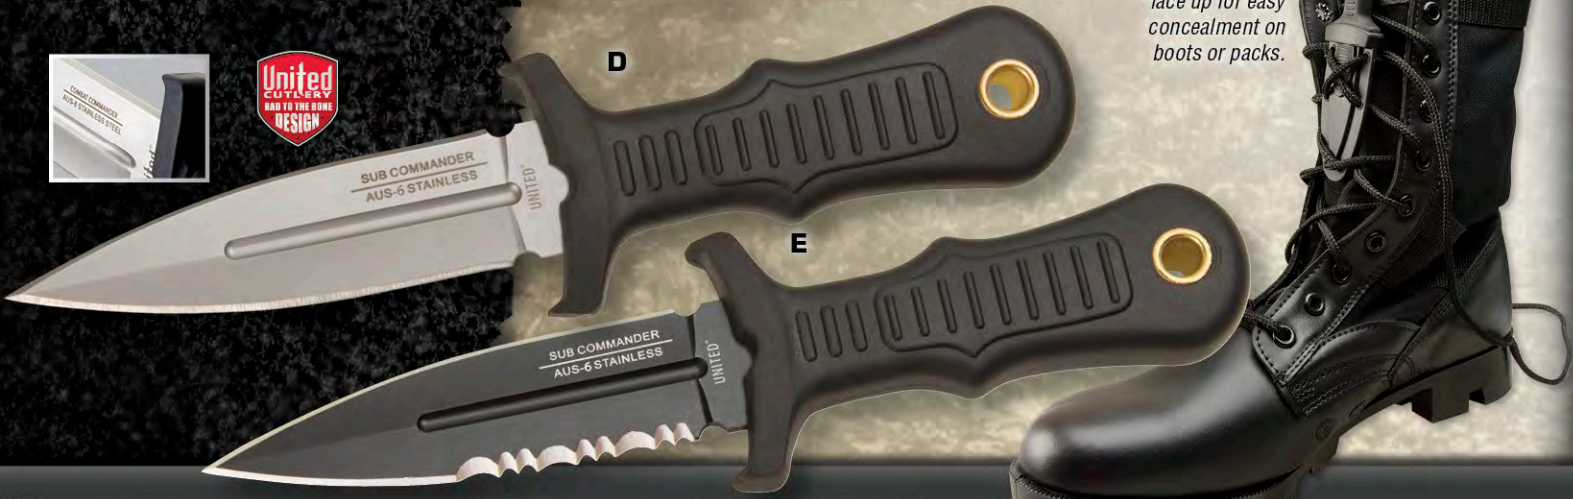

Adjustable impact-resistant sheath is equipped with nylon arm/leg strap with Velcro® closure for covert use.

**YEAH,
ITS THAT
TOUGH**

AND EVERY MAN NEEDS ONE

**COMBAT
COMMANDER**

All Combat Commander boot knives are battle tested and ready for action! For fast, reliable protection whenever you need it, these United® Cutlery boot knives offer excellent concealment and strength in one small package. The razor-sharp, double-edge blades will pierce through practically any target with ease. Whether you choose the shoulder harness or the boot sheath, you'll be prepared for almost anything with any of these menacing blades.

**Combat Commander
Boot Knives**

AUS-8 blades & fiberglass-filled, injection-molded handles with lanyard holes.

- Fast, reliable protection
- Concealment & superior strength in each small package
- Excellent grip
- Multiple options

Cuts through tires like butter!

B, C

Heavy duty leather boot clip sheath stays put!

WICKED SHARP

- A. Combat Commander Boot Knife Black with Shoulder Harness**
5 1/4" bl, 9 1/2" ov
#UC2657
List \$26⁰⁰
- B. Combat Commander Boot Knife with Boot Sheath**
5 1/4" bl, 9 1/2" ov
#UC2658
List \$28⁰⁰
- C. Combat Commander Black Boot Knife with Boot Sheath**
5 1/4" bl, 9 1/2" ov
#UC2698 (NOT SHOWN)
List \$29⁰⁰
- D. Combat Sub Commander Mini Boot Knife**
2 5/8" bl, 5 1/8" ov
#UC2725
List \$17⁰⁰
- E. Combat Sub Commander Black Mini Boot Knife**
2 5/8" bl, 5 1/8" ov
#UC2724
List \$17⁰⁰

The nylon shoulder harness keeps the blade secure and out of sight!

Mini boot knives lace up for easy concealment on boots or packs.

RAMPAGE

**Rampage™ Lightning
Fast Folders**

- 3 1/8" 3Cr13 anodized stainless steel blades
- Each offers thumb stud and back-side spur
- 4 1/2" closed