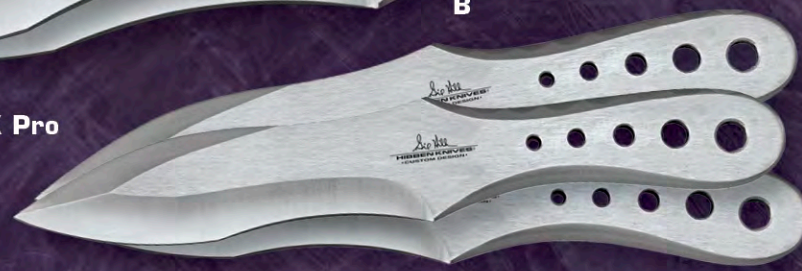

B. Gil Hibben™ Small GenX Pro Thrower Triple Set

3 3/4" bl, 7" ov
#GH5030
List $45⁵⁰