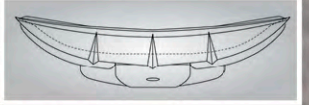

NEW!

SECURE FIT HAND GRIP

Includes M48® reinforced nylon belt sheath.

- A. M48® Tactical Shovel**
16 1/4" ov #UC2979 List \$75⁰⁰

Ergonomic, tactical design and slim profile shown for perspective.

M48® Kommando™ Ranger Hawk