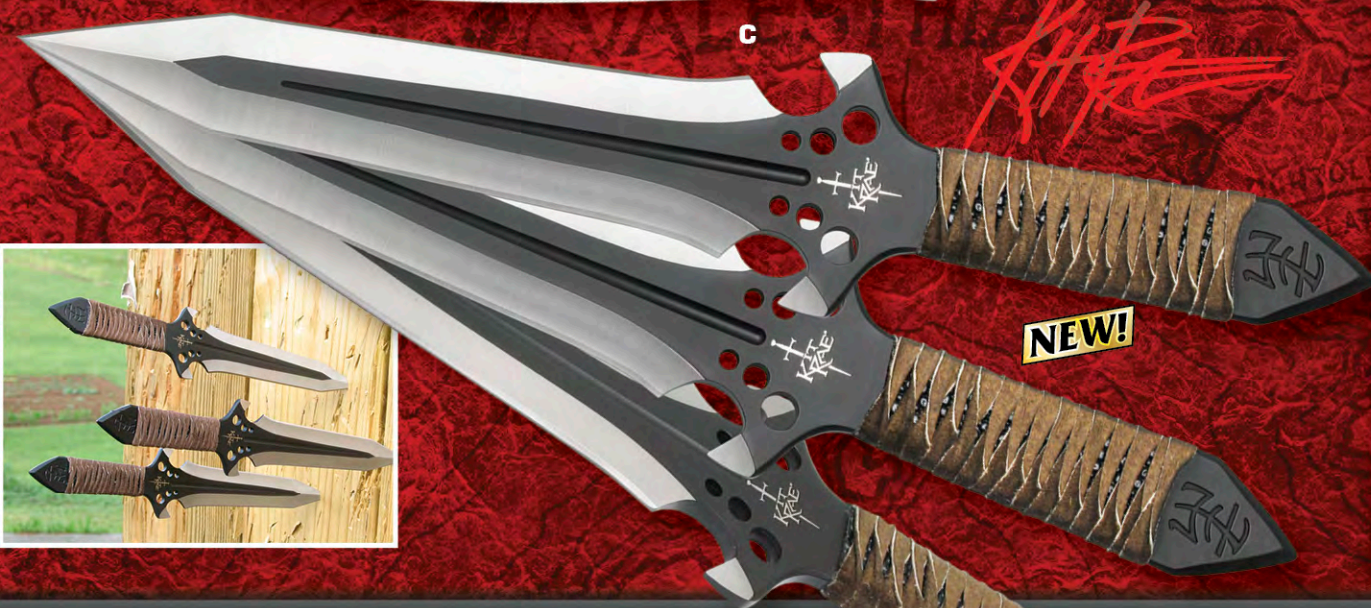

C. Kit Rae® HellHawk™ Black 9 3/4" Triple Set
#47 KR0057
List \$66⁰⁰ ea.

NEW!

B

C

NEW!

Aircobra™ Throwing Axe

The Aircobra™ is constructed of one solid piece of AUS-6 stainless steel and features a leather-wrapped grip. Also features a balanced handle-to-blade design for perfect throwing with a rear blade spike. Includes a reinforced leather composite sheath.