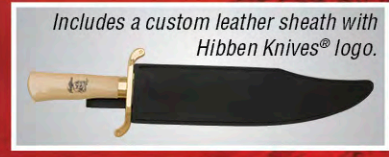

THE EXPENDABLES

"THE EXPENDABLES" is a 2010 hard-hitting action/thriller movie about a group of mercenaries hired to infiltrate a South American country and overthrow its ruthless dictator. Each of these AUS-6 stainless steel blades is just like the ones seen in the movie, and each piece is officially licensed by United® Cutlery. Each includes a certificate of authenticity.

A. Gil Hibben™ THE EXPENDABLES Bowie with Sheath
14" blade, 20 1/2" overall
#GH5017 List $174⁵⁰

Master knife maker Gil Hibben designed this bowie for THE EXPENDABLES movies. This cutlery masterpiece offers a stabilized synthetic ivory handle accented by the gold-plated blade catcher and guard, which are reminiscent of the styling of original bowies. THE EXPENDABLES artwork is featured on the handle, and the gold-plated guard offers cast star designs on both ends.

Includes a custom leather sheath with Hibben Knives® logo.