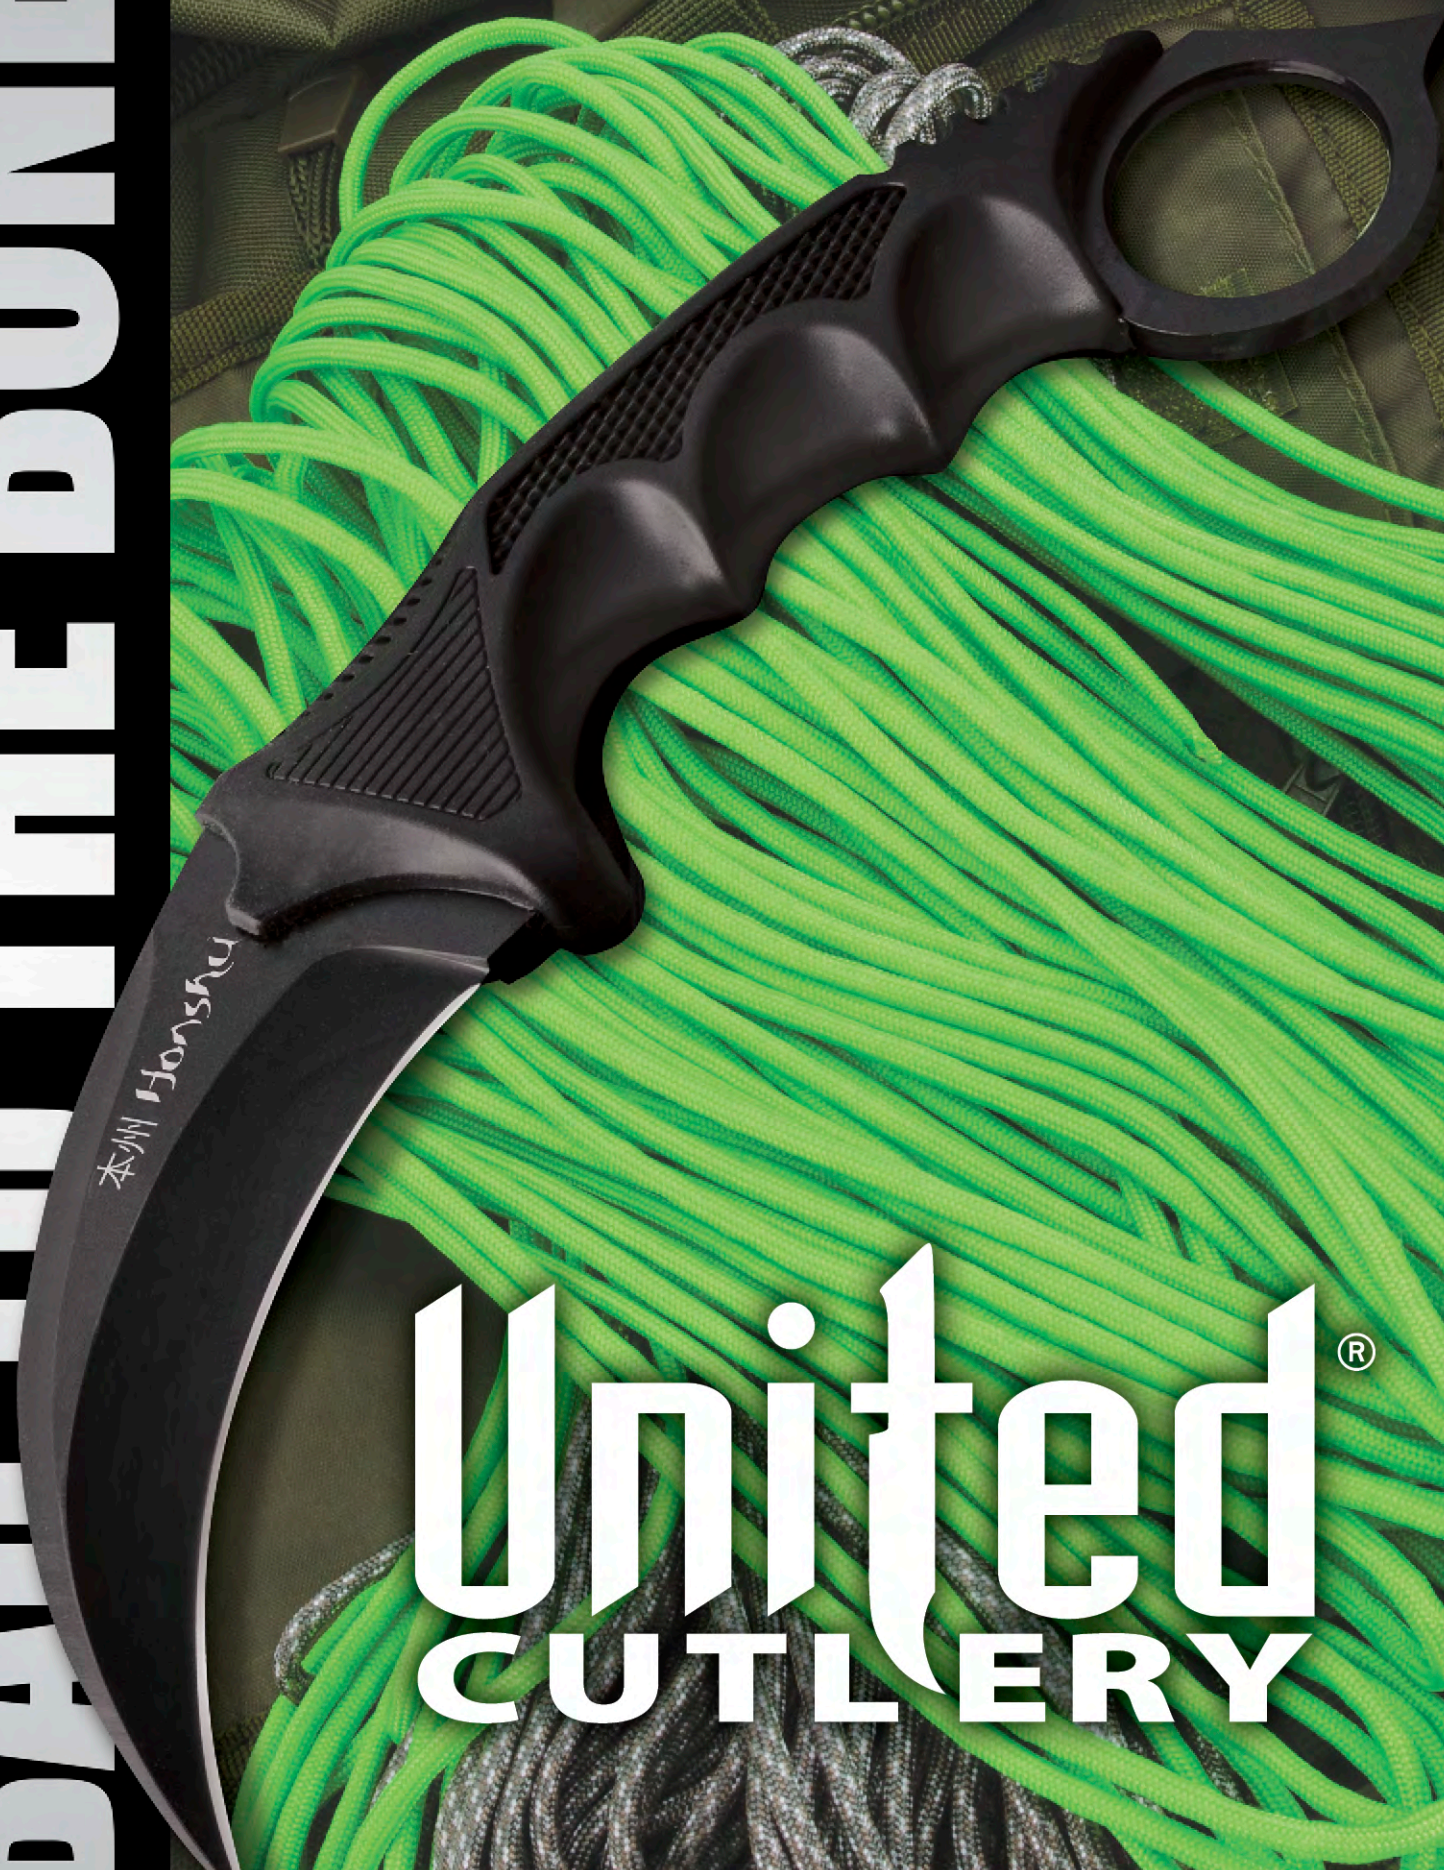

BAD TO THE BONE®

United®
CUTLERY

United[®] CUTLERY

THE ONLY SOURCE FOR BAD TO THE BONE[®] TACTICAL AND COLLECTIBLE BLADES

Our merchandising and product development departments have been busy working on many new and exciting products. United[®] Cutlery is excited to offer brand new pieces from knife designers Kit Rae, Gil Hibben, Wes Hibben, and Mikkel Willumsen. We are also excited and proud to introduce a variety of exciting new products from our exclusive lineup of Tailwind[™], Undercover[™], M48[®] Kommando[™], Bushmaster[™], and Honshu[®] brands. We hope you enjoy these items, which bring the latest and best cutting-edge technology, features, and practical applications, only from United[®] Cutlery.

Tailwind[™] speed assist opening mechanisms are extremely smooth, lightweight and easy to use. Tailwind[™] is the most trusted rapid blade release technology on the market.

PAGE 24

We are proud to be a part of a licensing program that helps meet some of the needs of those who have fought for the freedom of Americans. The licensing revenue generated from the sales provides the organization the ability to reach out to veterans.