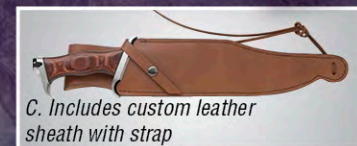

The Complete Hibben™ Combat Series

Hibben™ knives are built to last, and the Combat Series is not an exception. Each knife is constructed of AUS-6 stainless steel with handsome laminated wood handles. Each includes a genuine leather sheath.

1. **A. Gil Hibben™ IV Combat Machete**
   17 1/2" ov
   #GH5008
   List $159⁵⁰
2. **B. Gil Hibben™ III**
   16" ov
   #GH201
   List $159⁵⁰
3. **C. Gil Hibben™ III Fighter**
   13" ov
   #GH5005
   List $130⁰⁰
4. **D. Gil Hibben™ HTF Recon**
   10" ov
   #GH5001
   List $112⁰⁰

Hibben™ Karate Master

The Karate Master was built with the martial artist in mind. A 7 1/2" razor-sharp AUS-6 stainless drop-point blade penetrates deep into any surface. The dark mahogany handle is brilliantly accented by a polished brass guard and pommel with classic Micarta spacers. Includes a leather belt sheath.

1. **E. Gil Hibben™ Karate Master**
   12 7/8" ov
   #GH950
   List $75⁰⁰