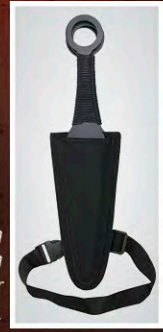

Includes a custom leather sheath with Hibben Knives® logo.

WICKED SHARP

B. THE EXPENDABLES Kunai 3 Piece Throwing Set
 12" overall
 #UC2772 List \$54⁰⁰

Just like the throwers that Lee Christmas uses in THE EXPENDABLES movies, this set of three throwers is perfectly balanced and amazingly accurate! Each thrower is anodized & double-edged, with a black cord-wrapped handle with a finger hole. Included is a custom nylon sheath with boot clip and leg strap for multiple carrying options.