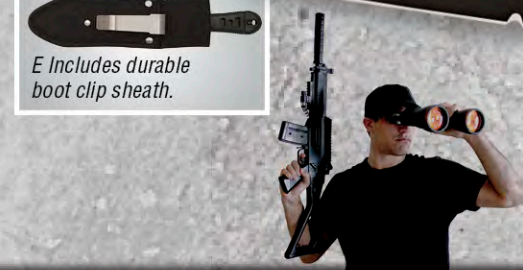

These Special Agent Stingers from United® Cutlery will get any job done whether you are a spy in the field, or simply desire a covert, capable knife. Whatever your mission, these Special Agent Stingers will always be ready when you need them. Each knife features razor-sharp, stainless steel blades with slip-free, TPR injection-molded handles.

A Includes nylon shoulder harness sheath.

B Includes impact-resistant ABS boot clip sheath.

C Includes dual nylon belt sheath, worn on back.

D Includes durable nylon wrist sheath

E Includes durable boot clip sheath.