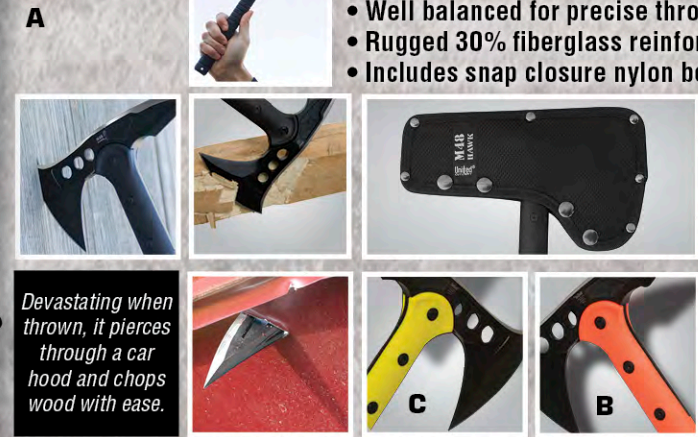

3 3/8" x 2 1/8"
#UC2860
List \$11⁰⁰

B

M48 KOMMANDO SERIES

The Original M48® Hawk Tactical Tomahawk

- 15" overall length • Double-edged spike tip
- Axe blade is excellent for chopping & breaching
- 2Cr13 steel blade
- Well balanced for precise throwing
- Rugged 30% fiberglass reinforced handle is nearly indestructible
- Includes snap closure nylon belt sheath

NEW!

MOLLE ADAPTABLE SHEATH

M48® Apocalypse™ Tactical Tomahawk

- Wide, upswept stainless axe blade for mammoth chopping, slashing & zombie-cutting potential
- Razor-sharp spike and axe head are great for breaching
- Paracord-wrapped, 30% fiberglass reinforced handle
- Durable nylon belt sheath