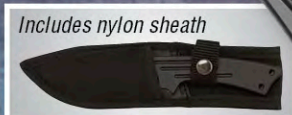

Arrives in top-quality, custom-designed packaging.

LIGHTNING FAST

Perfectly balanced for throwing.

Includes nylon sheath

WICKED SHARP

Includes nylon sheath

WES HIBBEN™ CLOAK SERIES THROWERS

THE EXPENDABLES