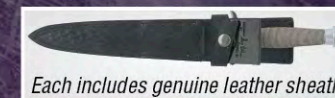

Gil Hibben™ Annuals Are Reborn

Due to strong customer demand, these superb knives are making a return. Among the first to appear in his annual Fantasy Series, the Shadow collection was designed by Gil Hibben in the early 1990s. Each one offers mirror-polished AUS-6 stainless steel blades and wire-wrapped handles that provide a sure grip. Each piece includes Gil Hibben's personal stamp etched on the blade and a custom leather sheath.

C. Gil Hibben™ Silver Shadow
7 1/2" bl, 12 1/2" ov
#GH0441
List $66⁰⁰

Each includes genuine leather sheath

D. Gil Hibben™ Silver Shadow II
4 1/8" bl, 9 3/4" ov
#GH0751
List $56⁵⁰

E. Gil Hibben™ Double Shadow
6" bl, 11 1/2" ov
#GH0453
List $74⁵⁰