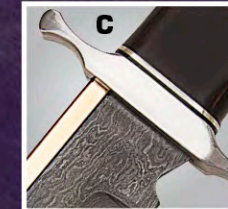

GIL HIBBEN™ SERIES

GIL HIBBEN™ SERIES