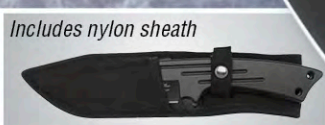

Perfectly balanced for throwing.

Includes nylon sheath

WICKED SHARP