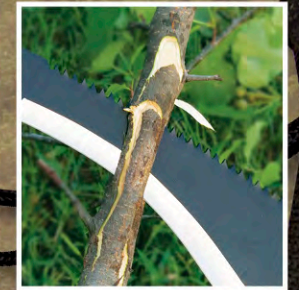

Each blade is equipped with enough chopping and slashing power to get any job done!

NEW!

WICKED SHARP

Each Colombian machete includes a rugged nylon belt sheath with snaps.

MAKE YOUR OWN TRAIL

These top-quality, high-tech knives are equipped with the Tailwind™ speed assisted-opening mechanism, which is extremely smooth, lightweight, and easy to use. The over-center cam/spring design holds the folder securely closed. When either of the dual thumb studs is rotated outward approximately 30 degrees, the Tailwind™ spring instantly and rapidly rotates the blade to a full open and locked position. The ergonomic Teflon® bushings at the blade pivot help make the action smooth, precise, and extremely fast. With just a slight nudge, these razor-sharp blades will propel open at lightning-fast speeds, making them among the fastest assisted-open folders on the market.