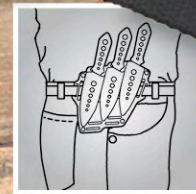

- **A. United® Lightning Bolt Triple Throwing Knife Set Silver**
  3" bl, 7 1/4" ov
  #UC1255
  List $37⁰⁰

- **B. United® Lightning Bolt Triple Throwing Knife Set Black**
  2" bl, 5 1/2" ov
  #UC2904
  List $30⁰⁰

NEW!

B